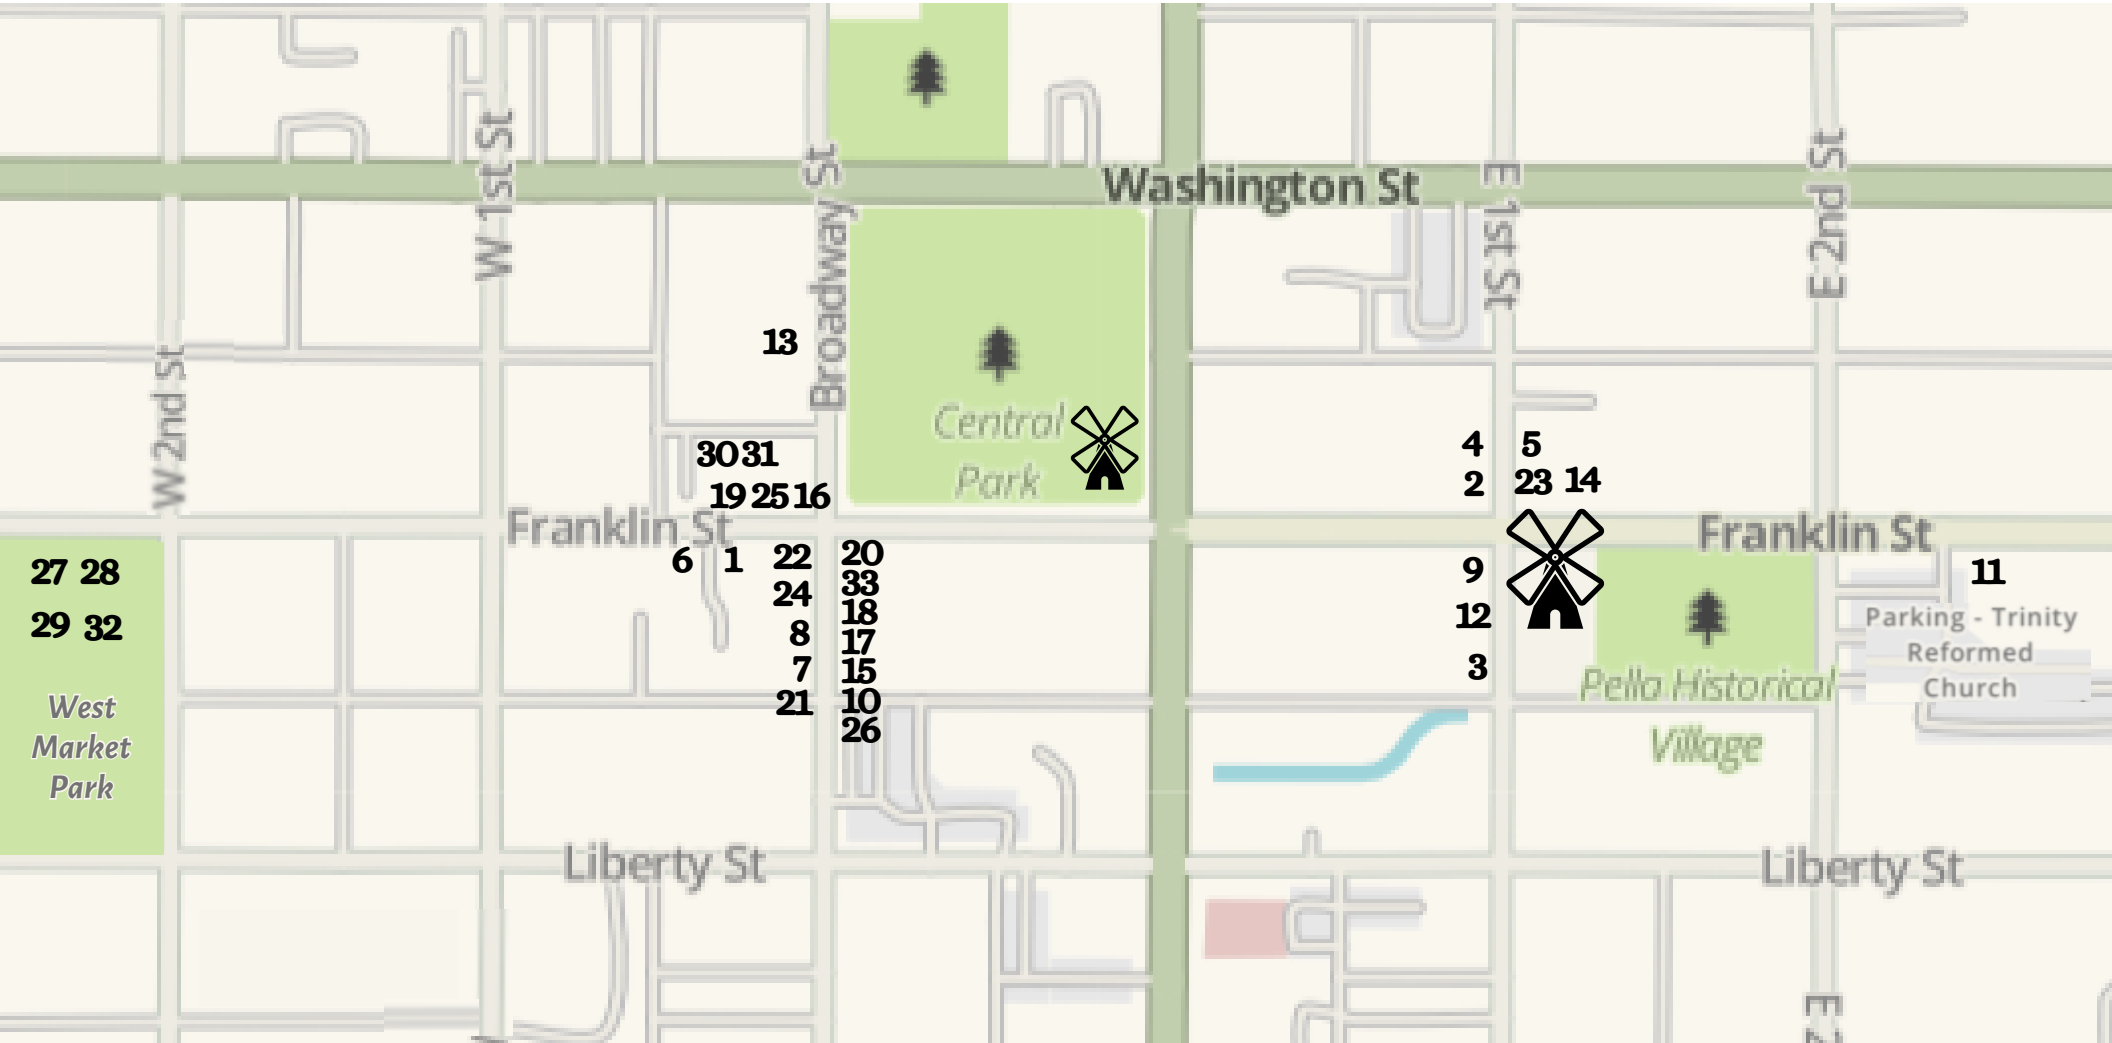

Welcome to Pella!

Enjoy a delicious meal or treat from one of 33 vendors serving fresh goodies around downtown Pella during Tulip Time!

Pella Historical Museums & Tulip Time
www.pellahistorical.com

Thank you to students from Pella Christian High School - Mr. Turnley's Geography Class for creating this map.